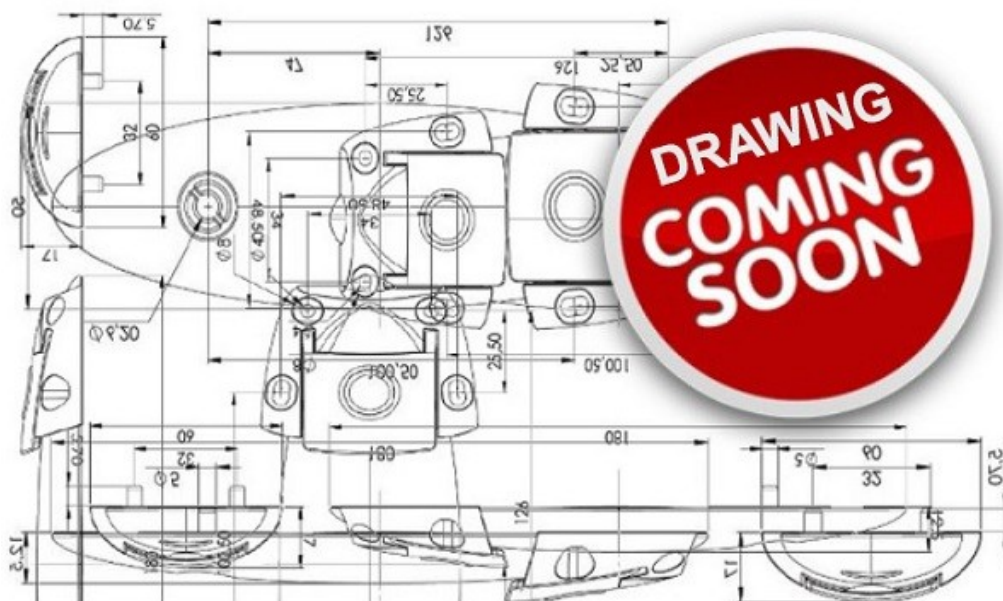

PRODUCT SHEET

Description:

Rail Handle "Hawk", cc 32mm, 20x61mm, Walnut - Oiled, W/Screws M4x22mm

Item number:

17.03.023-0

Units	Box	Carton	HS Code	Barcode
Pcs.			9403910090	 5704866517829

SISO A/S

Mileparken 11
DK-2740 Skovlunde
Denmark
VAT: 24786013